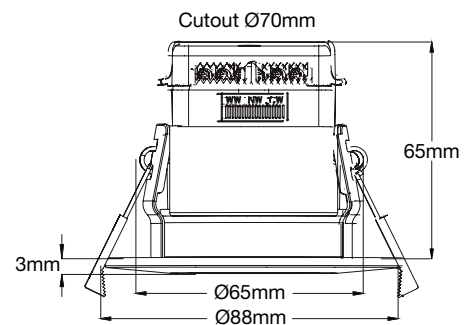

OMEGA 40 ALL-IN-ONE 900lm 8W DOWNLIGHT

Introducing the best All-In-One downlight we have ever offered: 900lm output, 3 x colour temperature settings, changeable clip on bezels (the white clip on plastic bezel supplied with the downlight can easily be removed and spray painted with suitable spray paint for plastic any colour required) and a dimming performance from 0 to 100% we have never seen before on a product so moderately priced.

Supply

Input Voltage (Nominal)	220-240V ac 50/60Hz
Wattage (Nominal)	8W
Driver	Built in - Triac (Leading Edge) Dimmable

Fitting / Bezel Details

Housing	All in one low profile height 65mm with fixed screwless LNE x2 terminals for loop in loop out 2 x 1.5mm ² with easy cable retainer
Fire Rating	30 / 60 / 90 minutes
IP Rating	IP65
Bezel	Supplied with white plastic clip on bezel, other bezels available: Polished Chrome, Matt Black, Satin Silver

LED Information

Output	900lm, 105lm/W CRI: >80 PF: >0.9
Colour Temperatures	Switchable via external switch at rear of downlight: 3000K (warm white) 4200K (cool white) 6000K (daylight)
Lumens	900lm, 105lm/W - CRI: >80, PF: >0.9
Beam Angle	60°
Operating Temperature	-20°C ~ +40 °C
Lifetime	>25,000 Hours. Low lumen depreciation
Warranty	5 Years back to base